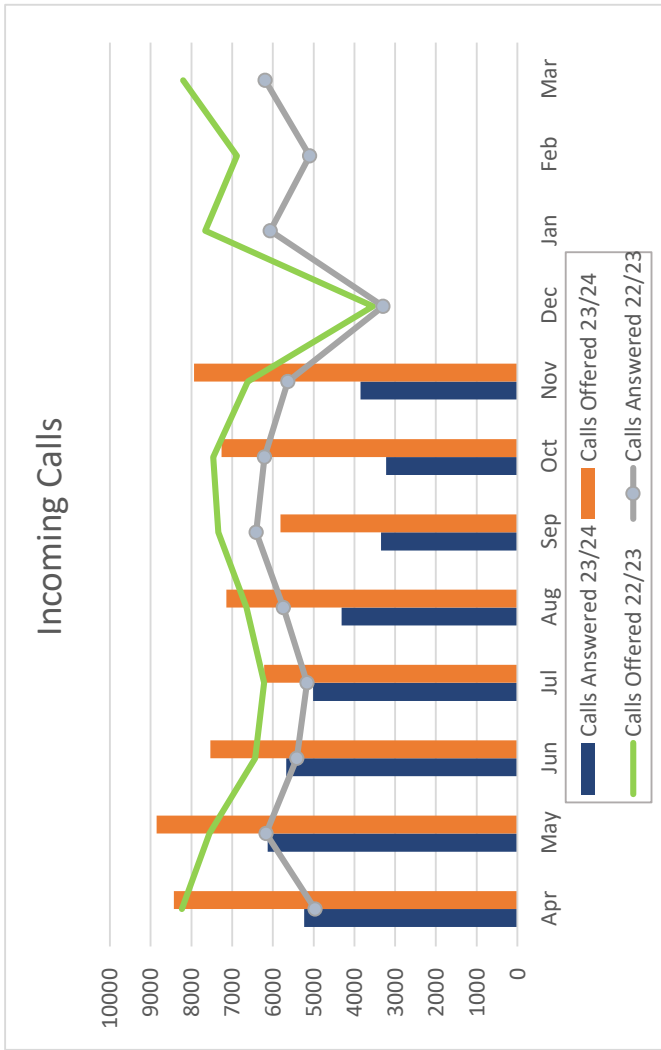

Appendix B: Customer Services Statistics

	Apr	May	Jun	Jul	Aug	Sep	Oct	Nov	Dec	Jan
Calls Offered 23/24	8427	8854	7537	6215	7143	5819	7262	7931		
Calls Answered 23/24	5234	6130	5674	5012	4319	3346	3216	3842		
Calls Offered 22/23	8231	7560	6432	6217	6647	7338	7465	6619	3540	7661
Calls Answered 22/23	4968	6171	5419	5166	5743	6414	6206	5635	3294	6064
Answer Rate	62.11%	69.23%	75.28%	80.64%	60.46%	57.50%	44.29%	48.44%		

Appendix B: Customer Services Statistics

	Apr	May	Jun	Jul	Aug	Sep	Oct	Nov	Dec	Jan
Queries Received 23/24	2980	3420	3412	6067	7327	7154	7707	7144	7144	
Queries Received 22/23	2761	2741	2665	2460	1860	1807	1662	3023	1967	3456

Queries Received 23/24

Queries Received 22/23

Appendix B: Customer Services Statistics

	Apr	May	Jun	Jul	Aug	Sep	Oct	Nov	Dec	Jan
Visitors in 23/24	95	195	136	101	103	176	249	236		
Visitors in 22/23	50	94	138	144	97	140	121	153	90	136