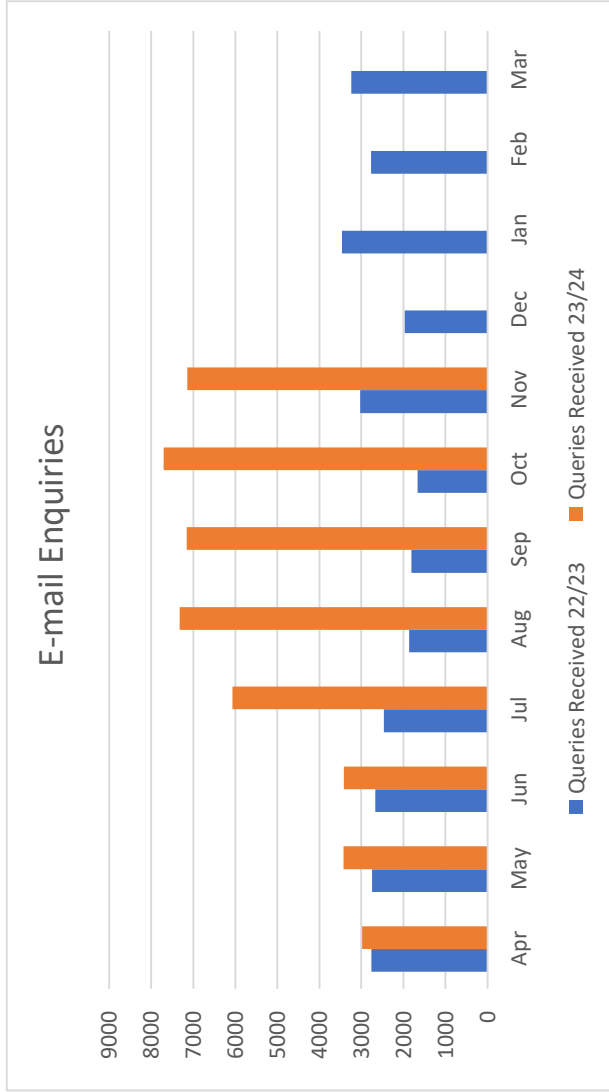

Appendix B: Customer Services Statistics

	Apr	May	Jun	Jul	Aug	Sep	Oct	Nov	Dec	Jan
Calls Offered 23/24	8427	8854	7537	6215	7143	5819	7262	7931		
Calls Answered 23/24	5234	6130	5674	5012	4319	3346	3216	3842		
Calls Offered 22/23	8231	7560	6432	6217	6647	7338	7465	6619	3540	7661
Calls Answered 22/23	4968	6171	5419	5166	5743	6414	6206	5635	3294	6064
Answer Rate	62.11%	69.23%	75.28%	80.64%	60.46%	57.50%	44.29%	48.44%		

Appendix B: Customer Services Statistics

	Apr	May	Jun	Jul	Aug	Sep	Oct	Nov	Dec	Jan
Queries Received 23/24	2980	3420	3412	6067	7327	7154	7707	7144	7144	
Queries Received 22/23	2761	2741	2665	2460	1860	1807	1662	3023	1967	3456

Queries Received 23/24

Queries Received 22/23

Appendix B: Customer Services Statistics

	Apr	May	Jun	Jul	Aug	Sep	Oct	Nov	Dec	Jan
Visitors in 23/24	95	195	136	101	103	176	249	236		
Visitors in 22/23	50	94	138	144	97	140	121	153	90	136

Visitors in 23/24
 Visitors in 22/23