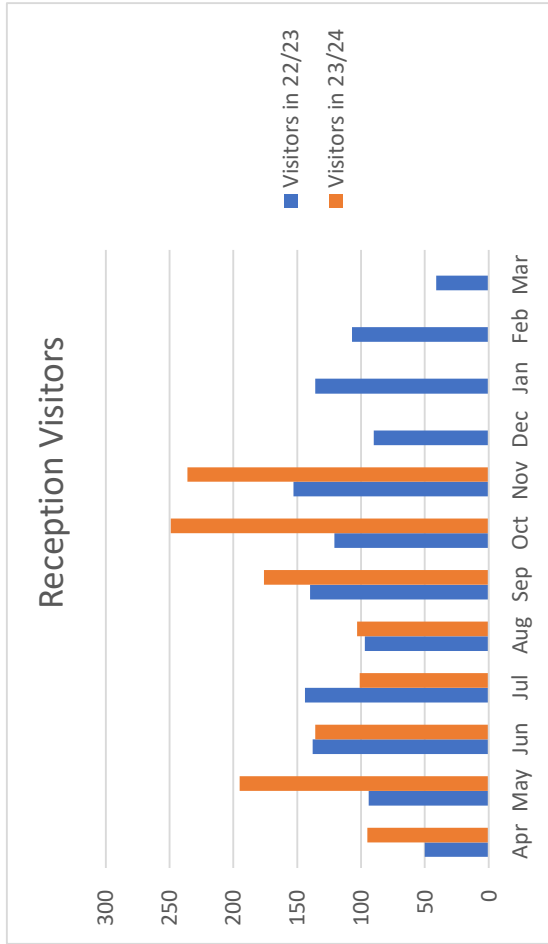

Appendix B: Customer Services Statistics

	Apr	May	Jun	Jul	Aug	Sep	Oct	Nov	Dec	Jan
Calls Offered 23/24	8427	8854	7537	6215	7143	5819	7262	7931		
Calls Answered 23/24	5234	6130	5674	5012	4319	3346	3216	3842		
Calls Offered 22/23	8231	7560	6432	6217	6647	7338	7465	6619	3540	7661
Calls Answered 22/23	4968	6171	5419	5166	5743	6414	6206	5635	3294	6064
Answer Rate	62.11%	69.23%	75.28%	80.64%	60.46%	57.50%	44.29%	48.44%		

Appendix B: Customer Services Statistics

	Apr	May	Jun	Jul	Aug	Sep	Oct	Nov	Dec	Jan
Queries Received 23/24	2980	3420	3412	6067	7327	7154	7707	7144	7144	
Queries Received 22/23	2761	2741	2665	2460	1860	1807	1662	3023	1967	3456

Queries Received 23/24

Queries Received 22/23

Appendix B: Customer Services Statistics

	Apr	May	Jun	Jul	Aug	Sep	Oct	Nov	Dec	Jan
Visitors in 23/24	95	195	136	101	103	176	249	236		
Visitors in 22/23	50	94	138	144	97	140	121	153	90	136

Visitors in 23/24
 Visitors in 22/23